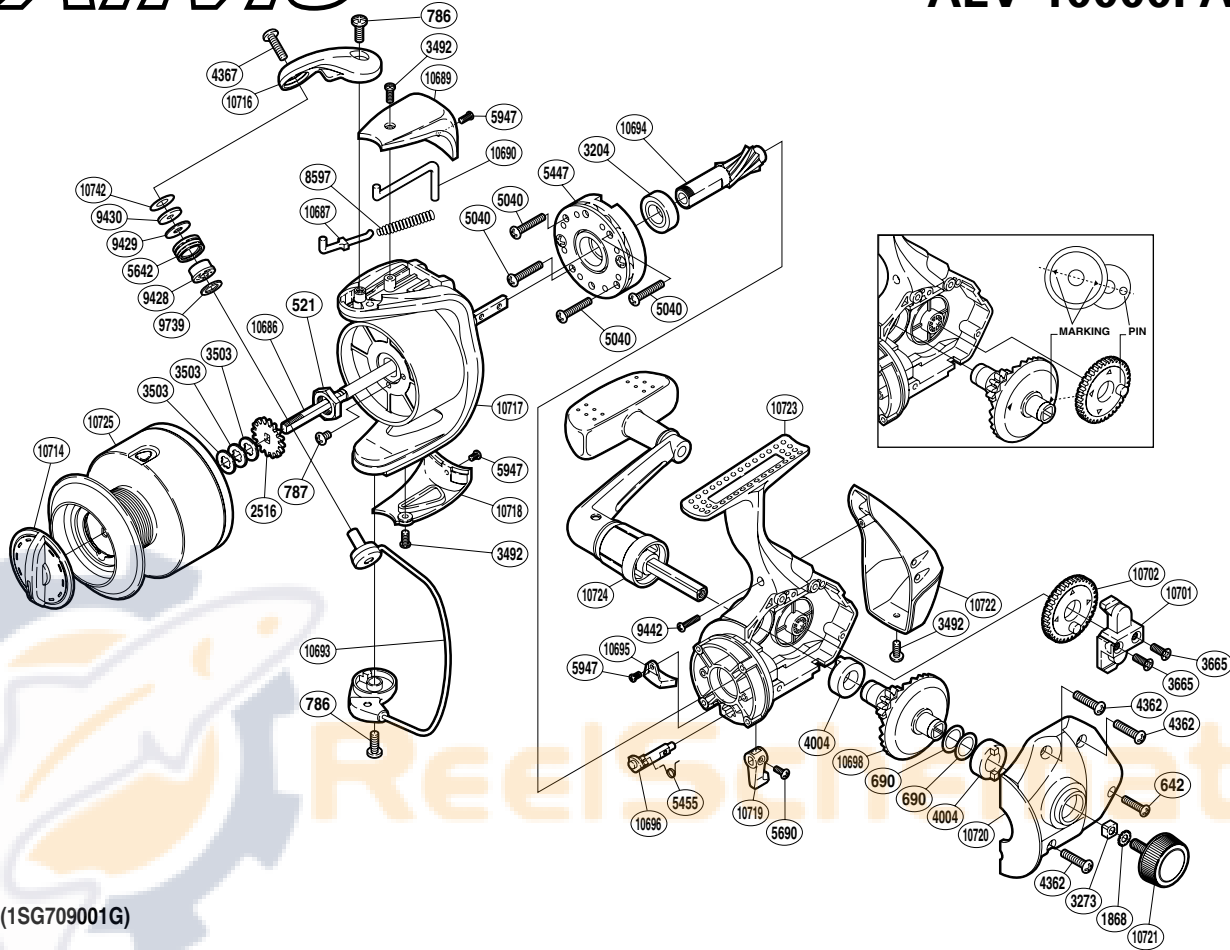

### ALV-10000FA

(1SG709001G)

Part No.	Description	Part No.	Description	Part No.	Description
RD 0521	Rotor Nut	RD 5455	Anti-Reverse Cam Spring	RD10696	Anti-Reverse Cam
RD 0642	Screw	RD 5642	Line Roller	RD10698	Drive Gear
RD 0690	Washer	RD 5690	Screw	RD10701	Oscillating Slider
RD 0786	Screw	RD 5947	Screw	RD10702	Oscillating Gear
RD 0787	Screw	RD 8597	Bail Spring	RD10714	Drag Knob
RD 1868	Handle Lock Washer	RD 9428	Line Roller Bushing	RD10716	Bail Arm
RD 2516	Spool Support	RD 9429	Line Roller Spacer	RD10717	Rotor
RD 3204	Ball Bearing	RD 9430	Line Roller Washer	RD10718	Bail Hold Support Guard
RD 3273	Handle Screw Lock	RD 9442	Screw	RD10719	Anti-Reverse Lever
RD 3492	Screw	RD 9739	Bearing Spacer	RD10720	Side Cover
RD 3503	Spool Washer	RD10686	Main Shaft	RD10721	Handle Screw Cap
RD 3665	Screw	RD10687	Bail Spring Guide A	RD10722	Rear Protector
RD 4004	Drive Gear Bushing	RD10689	Bail Spring Cover	RD10723	Body
RD 4362	Screw	RD10690	Bail Trip Lever	RD10724	Handle Assembly
RD 4367	Screw	RD10693	Bail Assembly	RD10725	Spool Assembly
RD 5040	Screw	RD10694	Pinion Gear	RD10742	Spacer
RD 5447	Roller Clutch Assembly	RD10695	Bail Trip Strike		